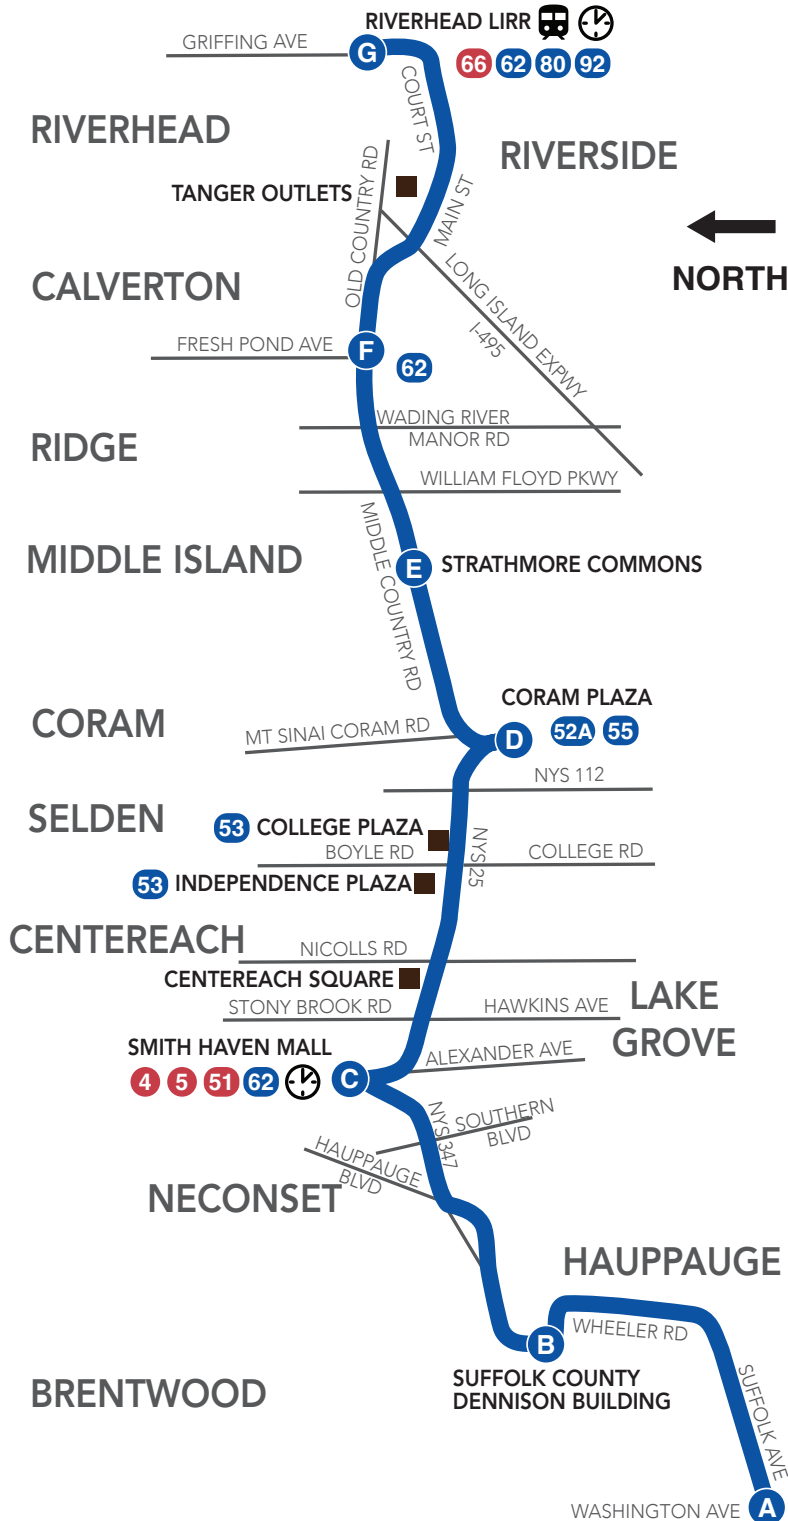

58 **Brentwood
LIRR to
Riverhead**

Every 60 Minutes
Every Day

- Brentwood LIRR**
- Hauppauge - Dennison Building**
- Smith Haven Mall**
- Centereach**
- Coram Plaza**
- Middle Island**
- Ridge**
- Calverton**
- Riverhead LIRR**

Weekdays	Weekends and Holidays
Every 60 Minutes	Every 60 Minutes

58 Brentwood LIRR to Riverhead LIRR

ROUTE MAP

- Route 58
- Timepoint
- Timed Transfer Location*
- Available Transfers
- LIRR Station
- Point of Interest

BRENTWOOD LIRR
 4 5 7 11

*Schematic map.
 Not to scale.
 *Timed transfers may not
 be available to all routes.*

WEEKDAYS
Eastbound

Towards Riverhead
LIRR

Brentwood LIRR	Hauppauge Suffolk County Dennison Building	Lake Grove Smith Haven Mall	Coram Coram Plaza	Middle Island Strathmore Commons	Calverton Middle Country Rd / Fresh Pond Ave	Riverhead LIRR
A	B	C	D	E	F	G
5:05	5:19	5:46	6:09	6:22	6:39	6:51
6:05	6:19	6:46	7:09	7:22	7:39	7:51
7:05	7:19	7:46	8:09	8:22	8:39	8:51
8:05	8:19	8:46	9:09	9:22	9:39	9:51
9:05	9:24	9:46	10:11	10:25	10:42	10:55
10:05	10:24	10:46	11:11	11:25	11:42	11:55
11:05	11:24	11:46	12:11	12:25	12:42	12:55
12:05	12:24	12:46	1:11	1:25	1:42	1:55
1:05	1:24	1:46	2:11	2:25	2:42	2:55
2:05	2:24	2:46	3:11	3:25	3:42	3:55
3:05	3:19	3:47	4:14	4:28	4:45	4:58
4:05	4:19	4:47	5:14	5:28	5:45	5:58
5:05	5:19	5:47	6:14	6:28	6:45	6:58
6:05	6:18	6:46	7:10	7:22	7:39	7:52
7:05	7:18	7:46	8:10	8:22	8:39	8:52
8:05	8:18	8:46	9:10	9:22	9:39	9:52
9:05	9:18	9:46	10:10	10:22	10:39	10:52
10:05	10:18	10:46	11:10	11:22	11:39	11:52

PM times are in **BOLD TEXT**.

WEEKENDS Eastbound

Towards Riverhead
LIRR

Brentwood LIRR	Hauppauge Suffolk County Dennison Building	Lake Grove Smith Haven Mall	Coram Coram Plaza	Middle Island Strathmore Commons	Calverton Middle Country Rd / Fresh Pond Ave	Riverhead LIRR
🕒 A	B	🕒 C	D	E	F	🕒 G